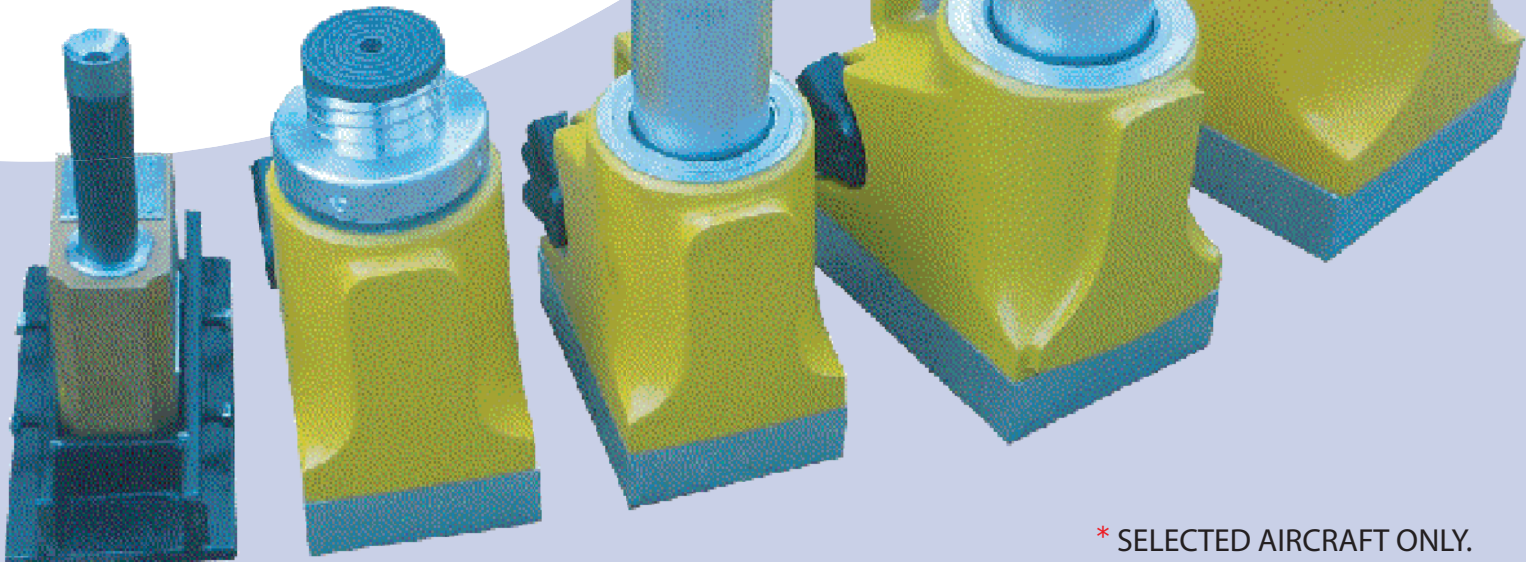

* SELECTED AIRCRAFT ONLY.